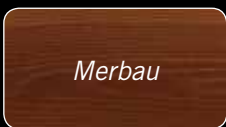

B&D Timber Coat™ comes in a range of six great colours.

Maple

Cedar

Merbau

Jatoba

Rosewood

Teak

YOUR **B&D REPRESENTATIVE** IS: