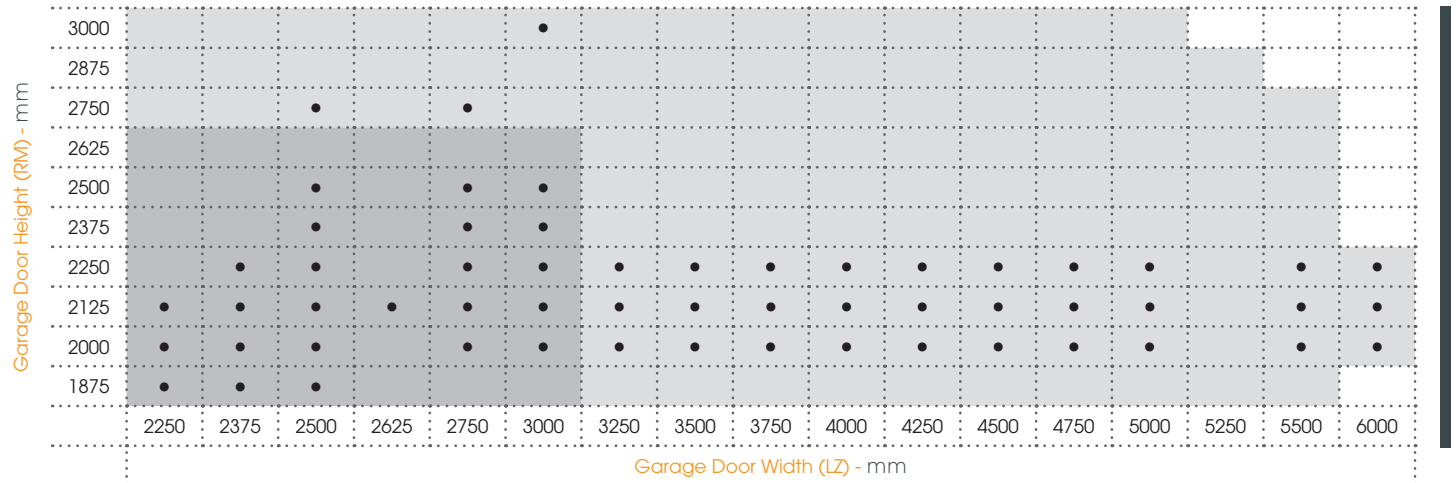

LPU 42 MEASUREMENT RANGE CHART

Please note sizes marked with • are available standard sizes depending on door type and door style

RM: Grid height
LZ: Clear frame dimensions

Note: Larger height and width available in SPU F2 Plus Range