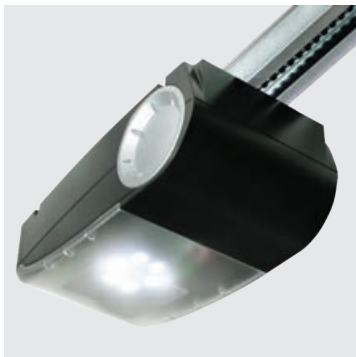

Operators

4Ddoors

office@4ddoors.com • www.4ddoors.com.au

Doors finished in dark colours can experience deflection when exposed to excessive heat.
4D Doors reserve the right to make changes to the products and accessories without notice and without obligation to change existing products or orders.
Details are correct at time of printing. For more details on this product or others in our range including warranty details and conditions, please visit the website www.4ddoors.com.au
©2014 4D Garage Doors Pty Ltd. All rights reserved. The 4D door logos, "Affordable Ingenuity" wordage, are trademarks and registered trademarks of 4D Garage Doors Pty Ltd.
No part of this brochure may be reproduced without prior permission.